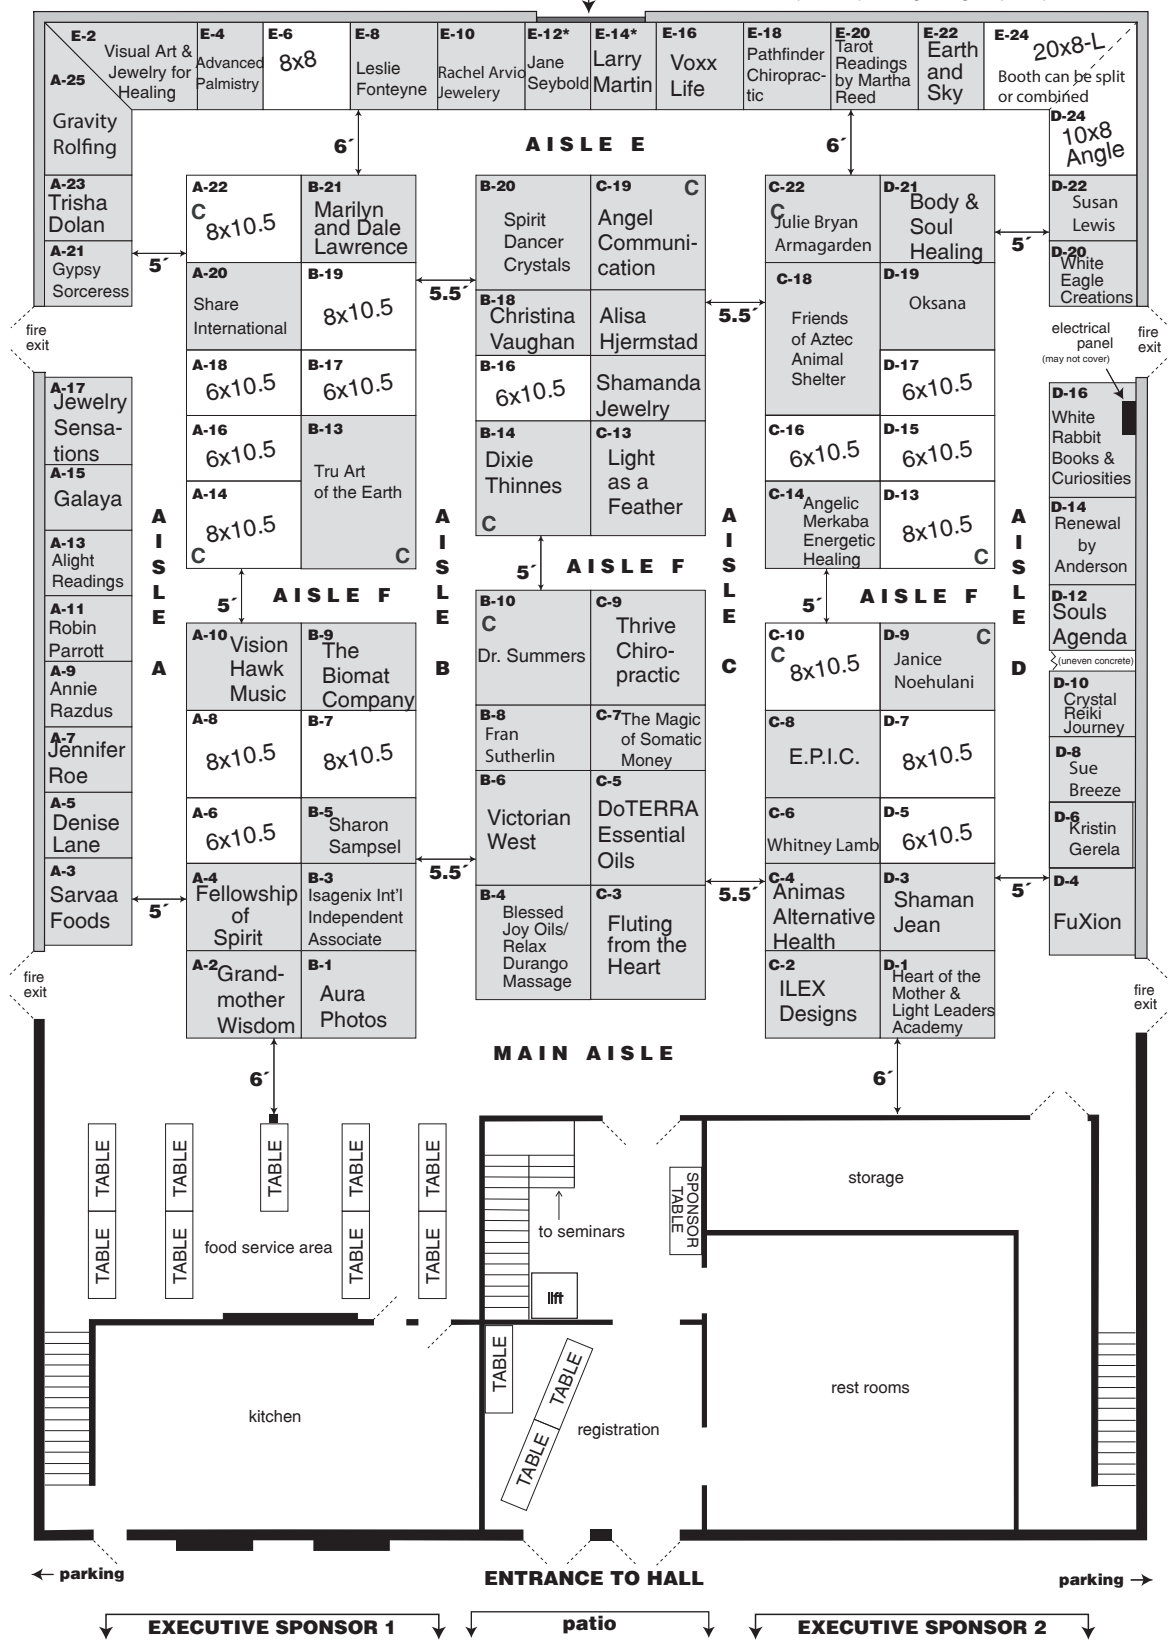

whole expoSM

22nd Annual

Durango

September 9 & 10, 2017

The Four Corners Showcase of Holistic & Ecological Products, Services & Seminars

NO PRICE INCREASE for 2017

*These booths are impacted by loading during early setup.

6' w x 8' d
\$225
add 10% for corner

6' w x 10.5' d
\$285 (no corners)

8' w x 8' d
\$290
add 10% for corner

10' w x 8' d Angle
\$350

8' w x 10.5' d
\$375
add 10% for corner

10.5' w x 8' d
\$362.50
corner booth

10.5' w x 10.5' d
\$495
add 10% for corner

20' w x 8' d L-booth
\$695

*These booths are impacted by loading during early setup.